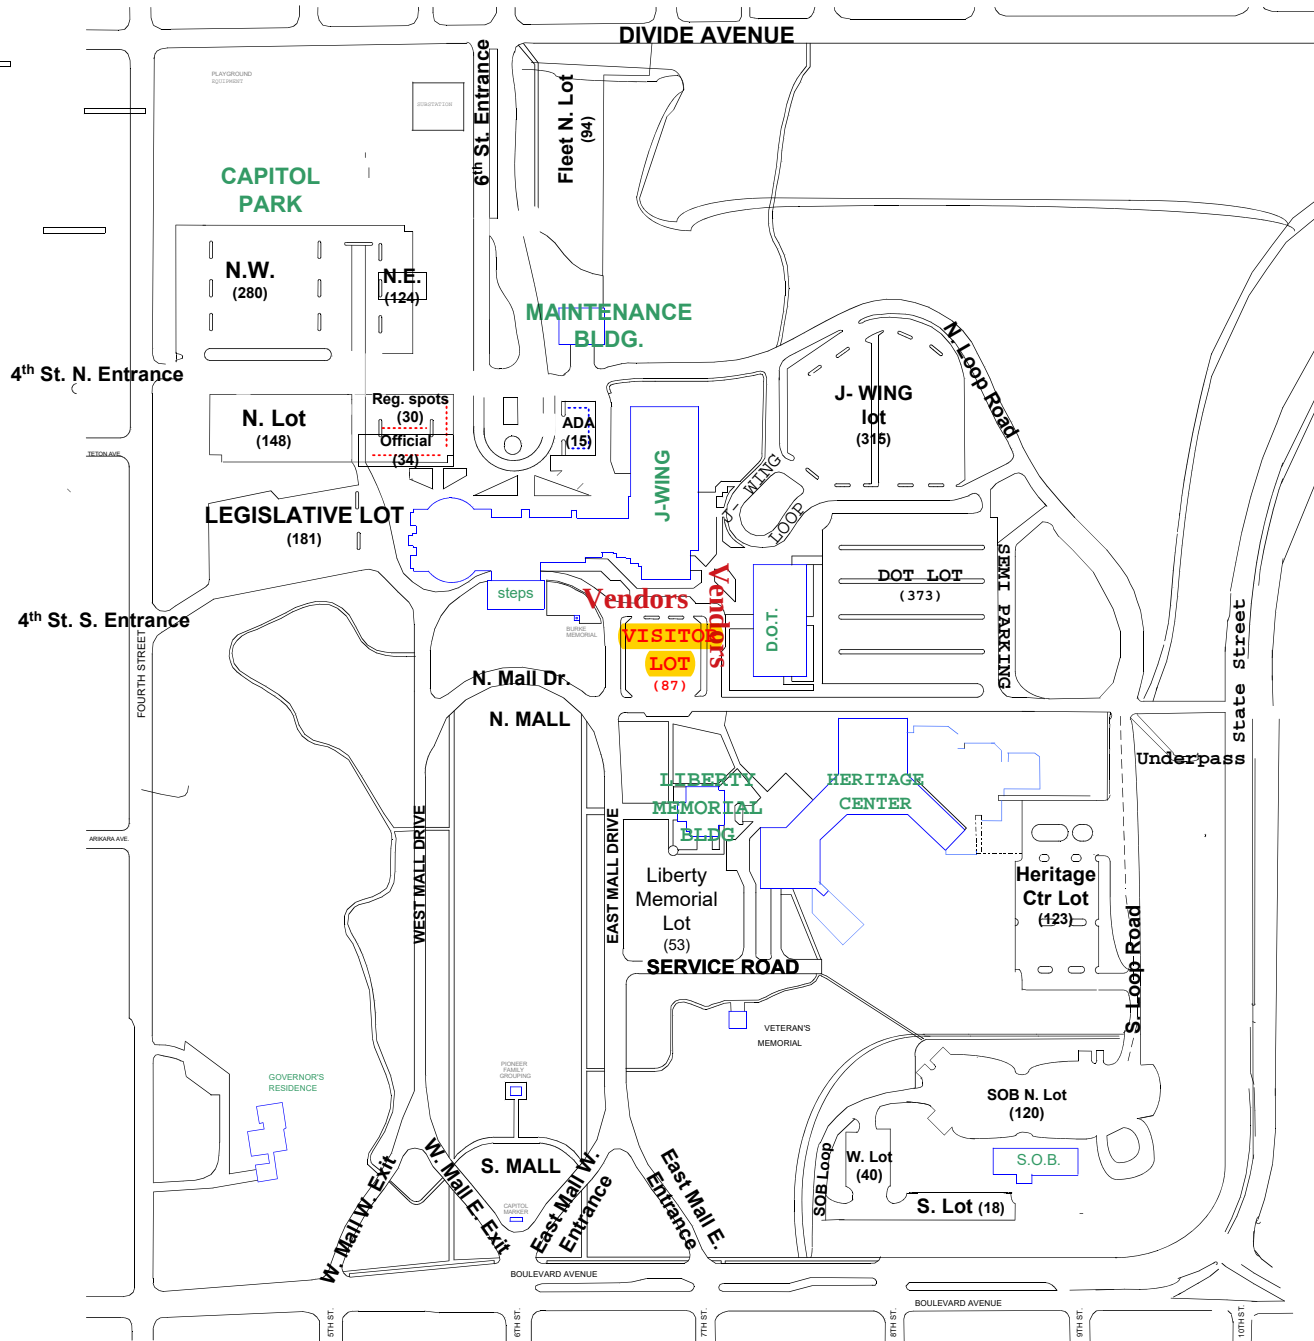

NORTH DAKOTA STATE CAPITOL COMPLEX

Official Parking -----

Vicinity Site Map  
Not to Scale