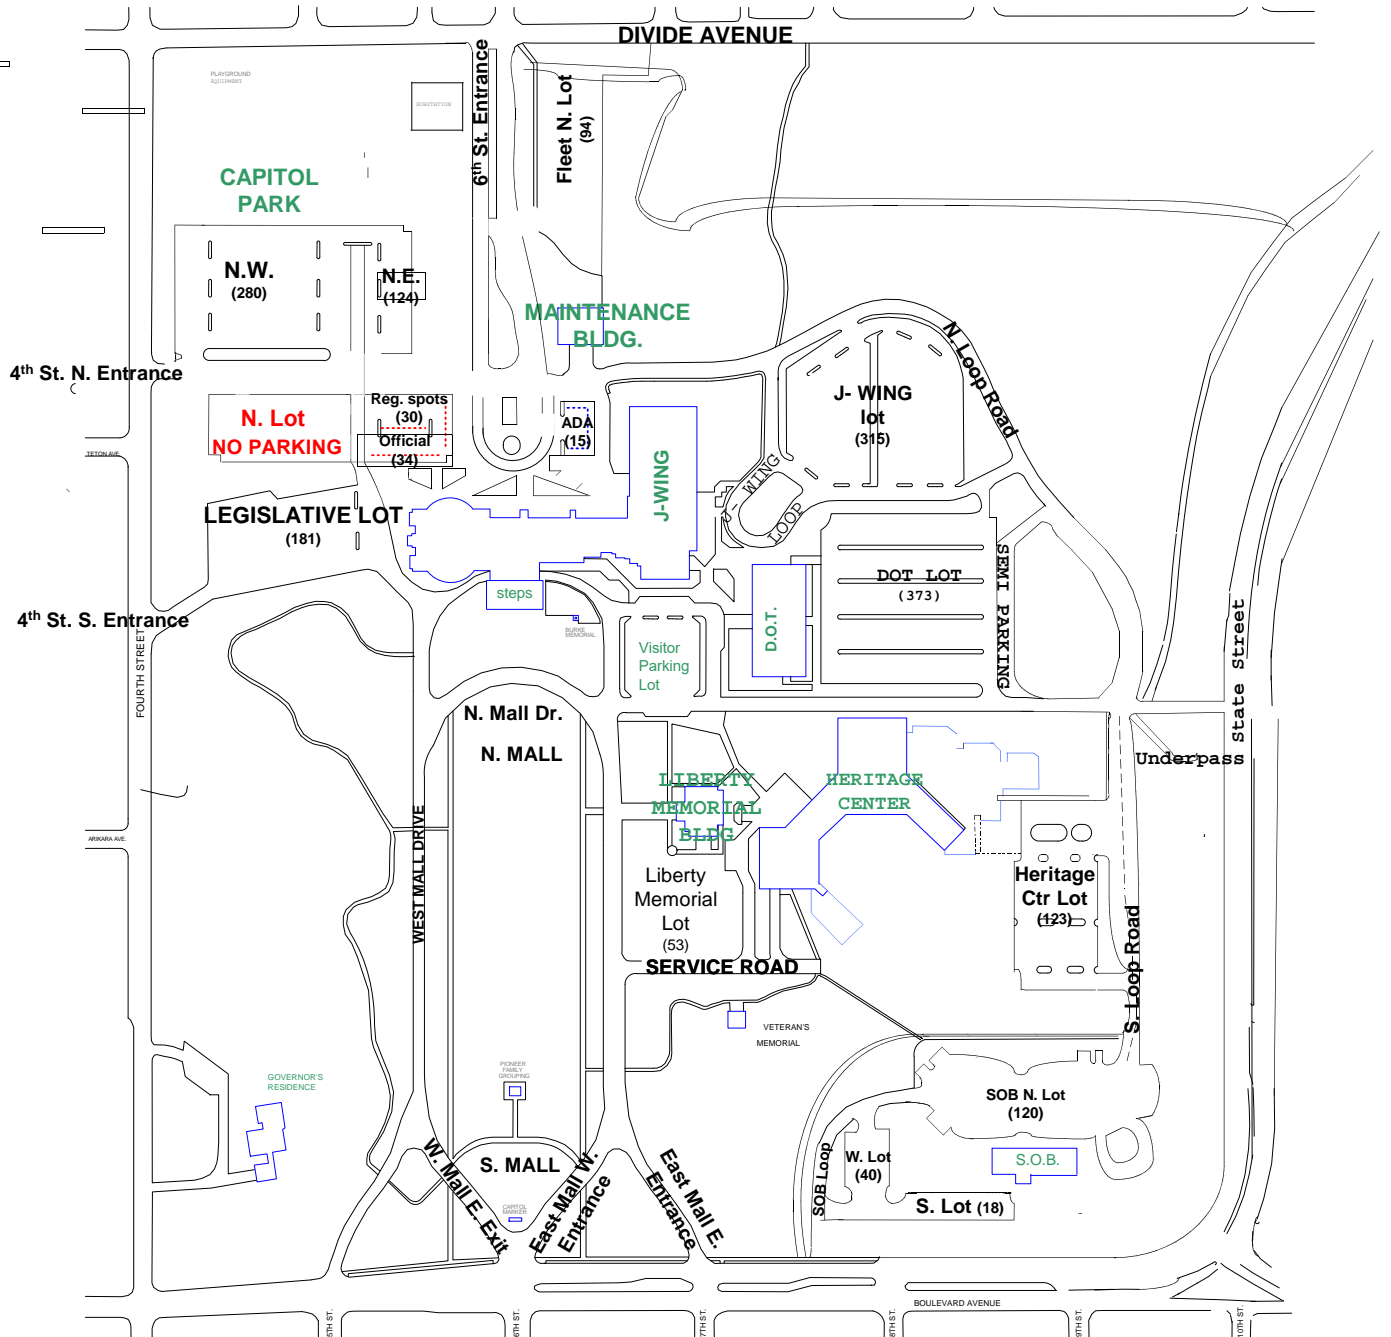

Cone placement for the Mall

NORTH DAKOTA STATE CAPITOL COMPLEX

Vicinity Site Map
Not to Scale